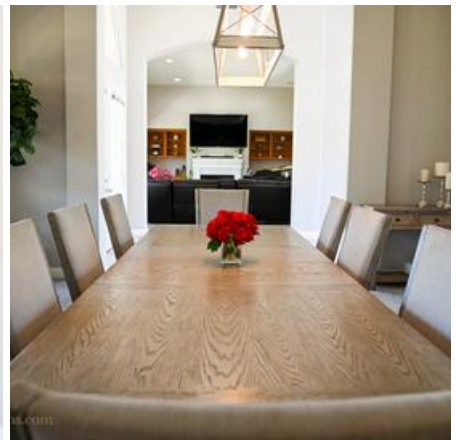

## Image Zip File

[sb-estate-website.zip](#)

The SB ESTATE is a stunningly beautiful, quintessential Santa Barbara Home conveniently located herein in Santa Clarita. The SB ESTATE offers an amazing entrance complete with a front yard Spanish Courtyard and a front door view straight through the home out to the backyard Spanish Courtyard, complete with a rectangle pool. The SB ESTATE is California dreaming at its finest and is available to scout at your convenience.