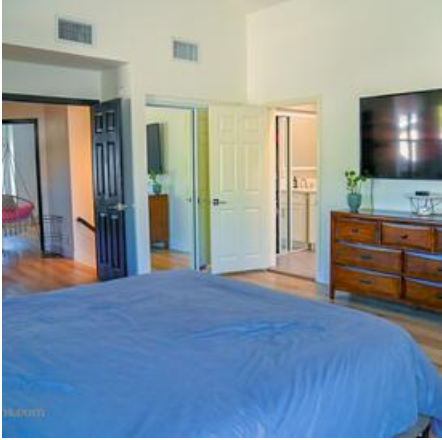

DEL HOME

Location Photos

Image Zip File

[del-home-website.zip](#)

The DEL HOME is the quintessential Valencia contemporary home with updated materials throughout. Located on a corner lot in the heart of Valencia but without an HOA. The DEL HOME offers a wide-open floor plan, contemporary navy blue kitchen cabinets, a small backyard pool and lawn. The DEL HOME is available to scout at your convenience.