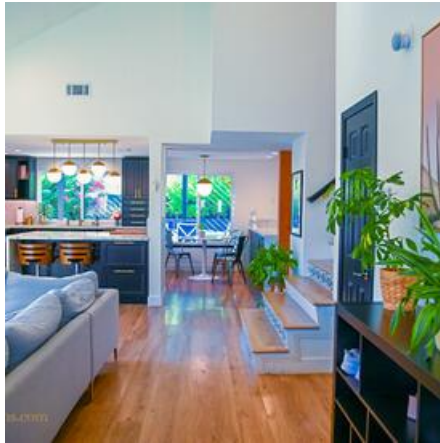

DEL HOME

Location Photos

Image Zip File

[del-home-website.zip](#)

The DEL HOME is the quintessential Valencia contemporary home with updated materials throughout. Located on a corner lot in the heart of Valencia but without an HOA. The DEL HOME offers a wide-open floor plan, contemporary navy blue kitchen cabinets, a small backyard pool and lawn. The DEL HOME is available to scout at your convenience.