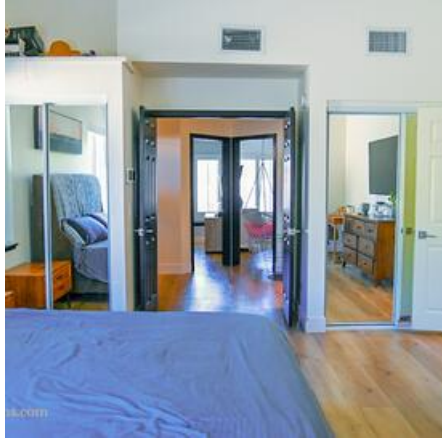

DEL HOME

Location Photos

Image Zip File

[del-home-website.zip](#)

The DEL HOME is the quintessential Valencia contemporary home with updated materials throughout. Located on a corner lot in the heart of Valencia but without an HOA. The DEL HOME offers a wide-open floor plan, contemporary navy blue kitchen cabinets, a small backyard pool and lawn. The DEL HOME is available to scout at your convenience.