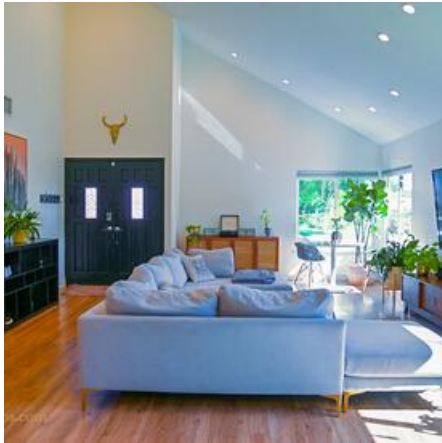

DEL HOME

Location Photos

Image Zip File

[del-home-website.zip](#)

The DEL HOME is the quintessential Valencia contemporary home with updated materials throughout. Located on a corner lot in the heart of Valencia but without an HOA. The DEL HOME offers a wide-open floor plan, contemporary navy blue kitchen cabinets, a small backyard pool and lawn. The DEL HOME is available to scout at your convenience.