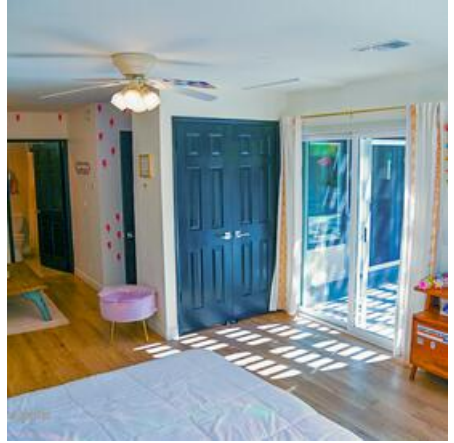

DEL HOME

Location Photos

Image Zip File

[del-home-website.zip](#)

The DEL HOME is the quintessential Valencia contemporary home with updated materials throughout. Located on a corner lot in the heart of Valencia but without an HOA. The DEL HOME offers a wide-open floor plan, contemporary navy blue kitchen cabinets, a small backyard pool and lawn. The DEL HOME is available to scout at your convenience.