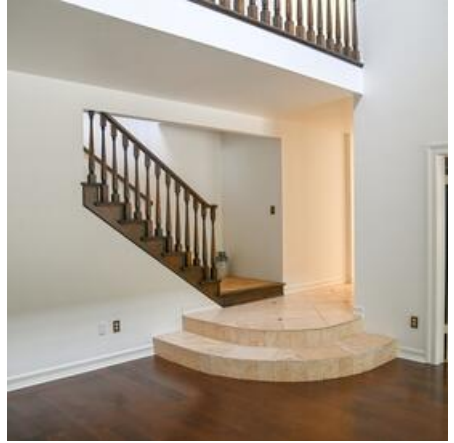

BB HOME

Location Photos

Image Zip File

[bb-home-downloadable-photos.zip](#)

The BB HOME is a beautiful large estate in the heart of Santa Clarita. The BB HOME offers a long, private

driveway up to a circular drive at the front door. Inside the BB HOME offers a large stone fireplace, an open concept feel and a wonderful finished basement with wine wall. Outside the BB HOME offers a lovely pool with slide, raised garden and wide open spaces. The BB HOME is available to scout at your convenience.