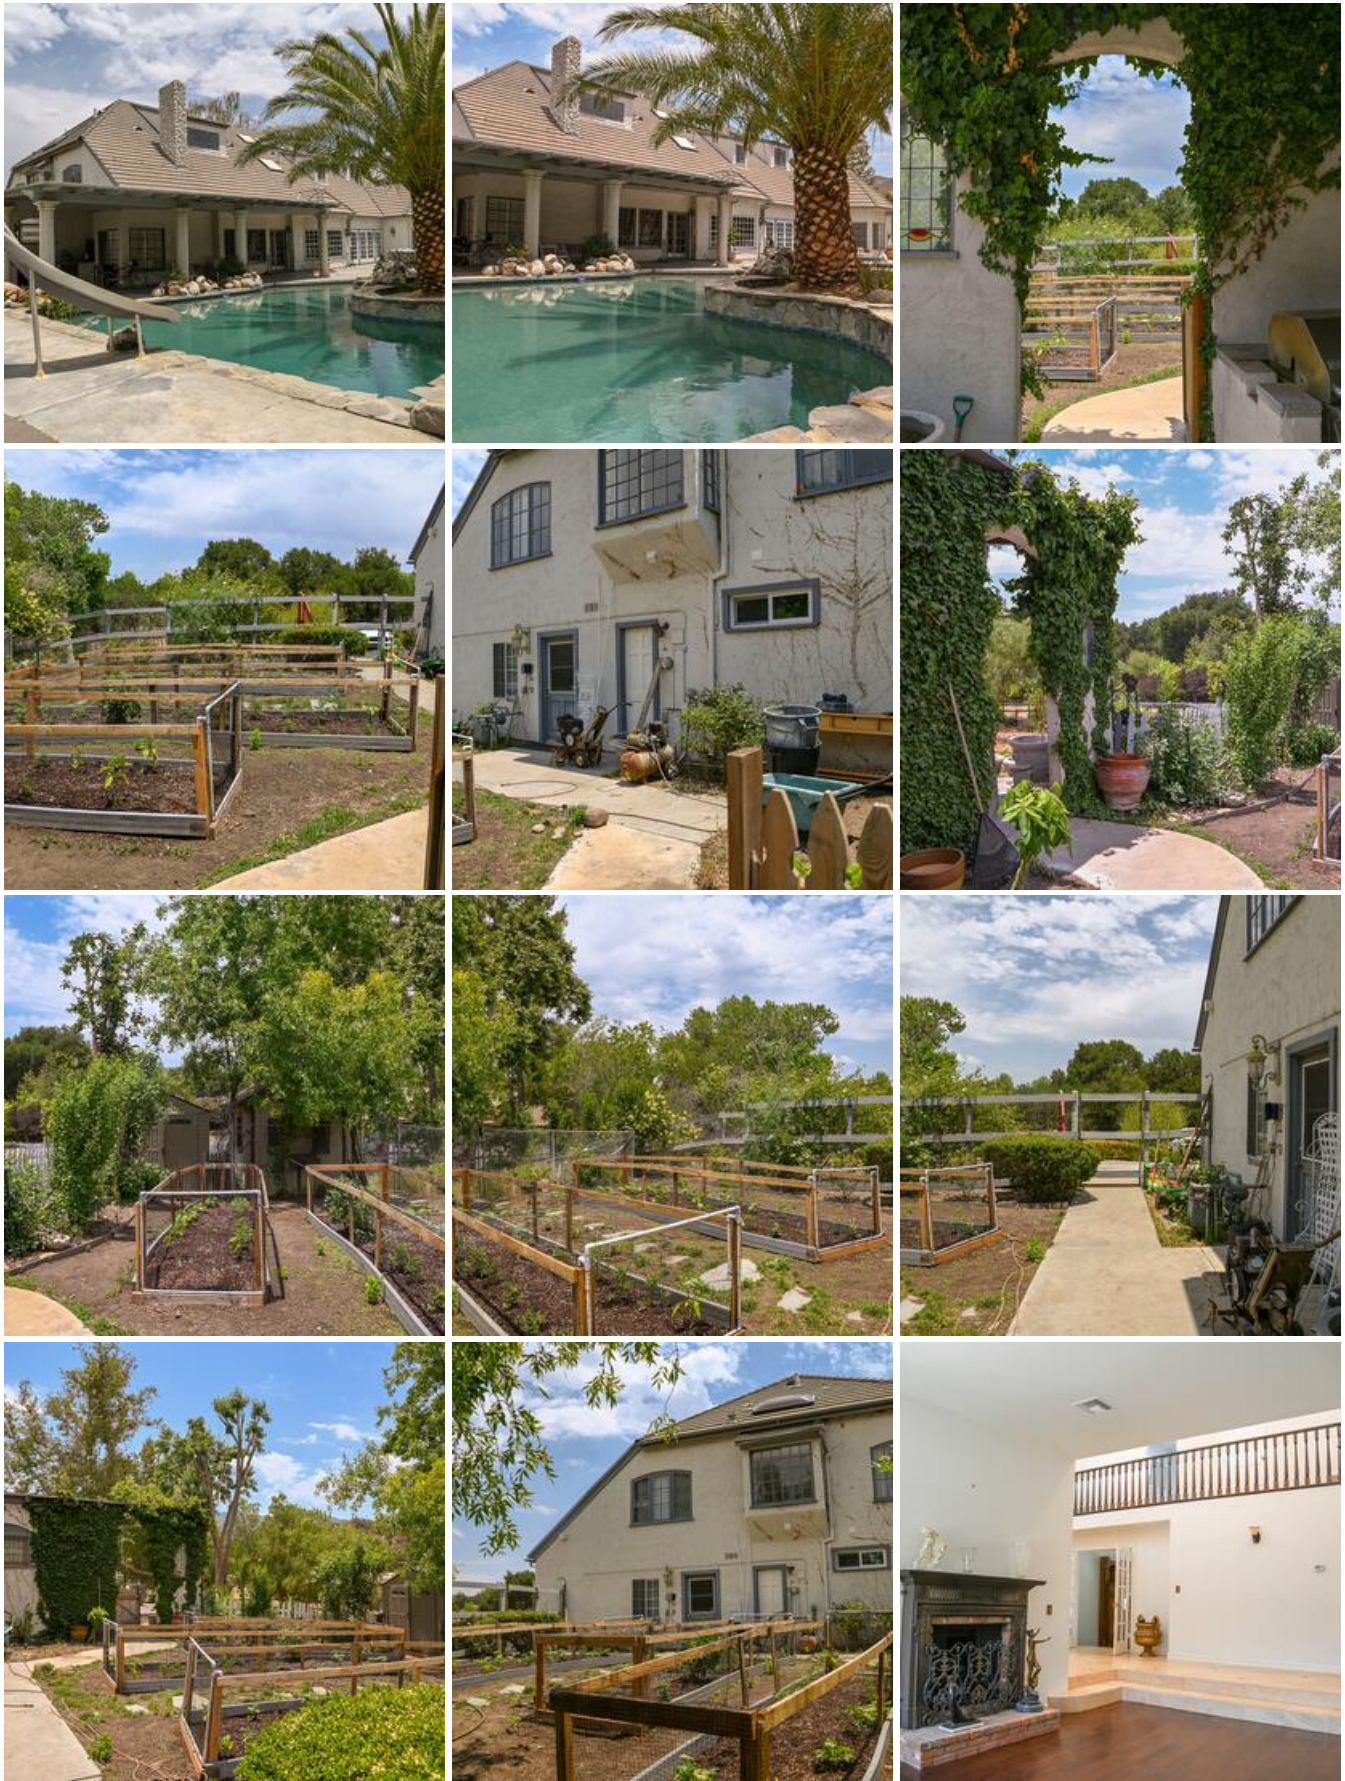

BB HOME

Location Photos

Image Zip File

[bb-home-downloadable-photos.zip](#)

The BB HOME is a beautiful large estate in the heart of Santa Clarita. The BB HOME offers a long, private

driveway up to a circular drive at the front door. Inside the BB HOME offers a large stone fireplace, an open concept feel and a wonderful finished basement with wine wall. Outside the BB HOME offers a lovely pool with slide, raised garden and wide open spaces. The BB HOME is available to scout at your convenience.

[MATURE LANDSCAPING](#)

[MATURE TREES](#)

[PALM TREES](#)

[VINE COVERED ARBOR](#)

[JACUZZI](#)

[LARGE POOL](#)

[STONE SWIMMING POOL](#)

[CHICKEN COOP](#)

[LONG DRIVEWAY](#)

[HARDWOOD FLOORS](#)

[STONE FLOORS](#)

[3-CAR GARAGE](#)

[FRONT YARD](#)

[ARCHED FRONT DOOR](#)

[FRONT LAWN](#)

[FLAG POLE](#)

[LARGE KITCHEN ISLAND](#)

[WOOD CABINETS](#)

[ARCHED HALLWAYS](#)

[BACKYARD VIEWS](#)

[GARDENS](#)

[OUTDOOR KITCHEN](#)

[LARGE BACKYARD](#)

[RV PARKING](#)