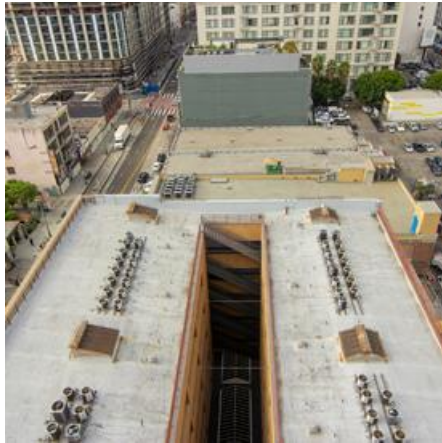

DTLA ROOFTOP VIEWS DAYTIME

Location Photos

Image Zip File

[rooftop-dtla-daytime-views-2.zip](#)

Primary Location Type

[Grand Central Market and Million Dollar Theater](#)

Location Features

[GRAND CENTRAL MARKET](#)