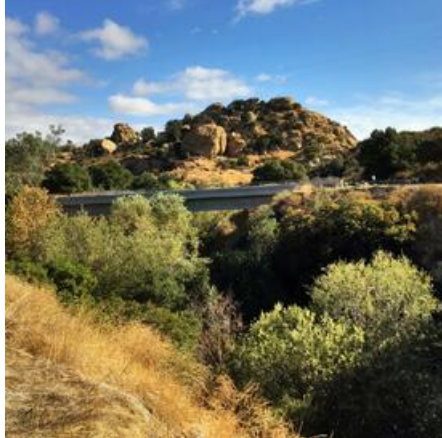

RP BRIDGE

Location Photos

RP BRIDGE is a private, gated bridge connecting Santa Susana Pass Road to Church at Rocky Peak's Rock Ridge. This bridge allows for full production control of the vast open spaces at Rock Ridge.

Primary Location Type

[Church at Rocky Peak](#)

Location Features

[CHURCH AT ROCKY PEAK
BRIDGE
GATED PRIVATE DRIVE
ROADS](#)