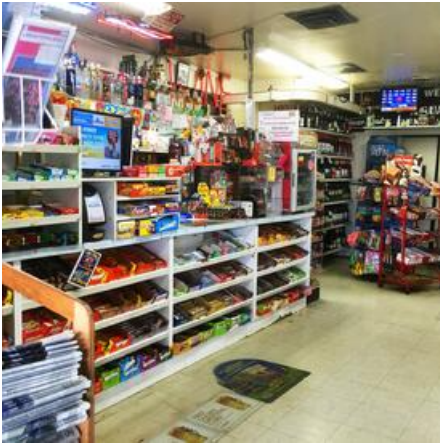

AD GNRL STORE

Location Photos

Primary Location Type

[Store Fronts and Shopping Centers](#)

Location Features

[STORE FRONT](#)

[STORE](#)

[GROCERY](#)