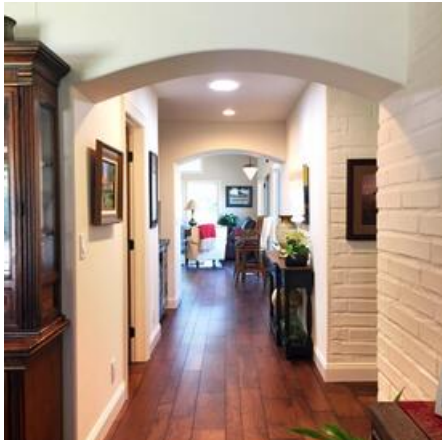

RT HOME

Location Photos

Image Zip File

[rt-home-location-manager-file.zip](#)

Primary Location Type

[Anywhere USA Residential](#)

Location Features

[PUEBLO](#)
[SPANISH TILE ROOF](#)
[MODERN RANCH](#)
[DETACHED GARAGE](#)
[KITCHEN ISLAND](#)
[WHITE CABINETS](#)
[MODERN TRADITIONAL](#)